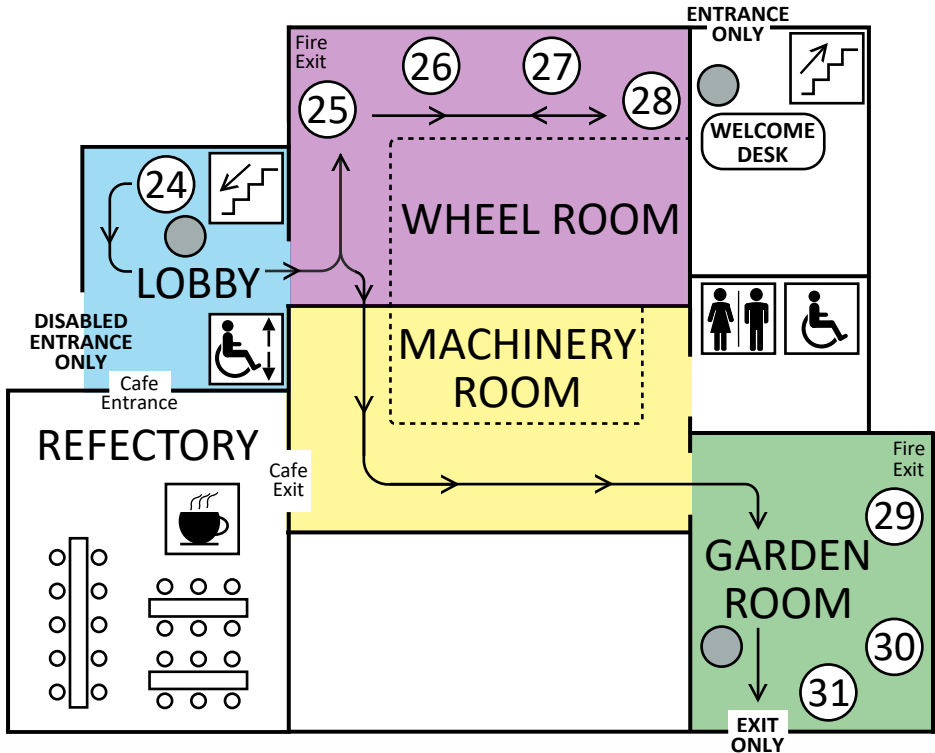

ISLE OF MAN FLOWER FESTIVAL 2022

'The Spirit of Mann' *Spyrryd Vannin*

Friday 8th to Sunday 10th July

Open 10.30-4.30pm (Refectory closes 4pm)

GROUND FLOOR

Lobby

24. Christian Aid

Wheel Room

25. Isle of Man Foodbank (Southern Hub)
26. Cooil Methodist Chapel
27. Elim South
28. Floreat Design Group Isle of Man

Machinery Room

Manx wild flower paintings by Anne Squires

Garden Room

29. Kirk Braddan
30. Old Kirk Braddan
31. Kirk Malew Church