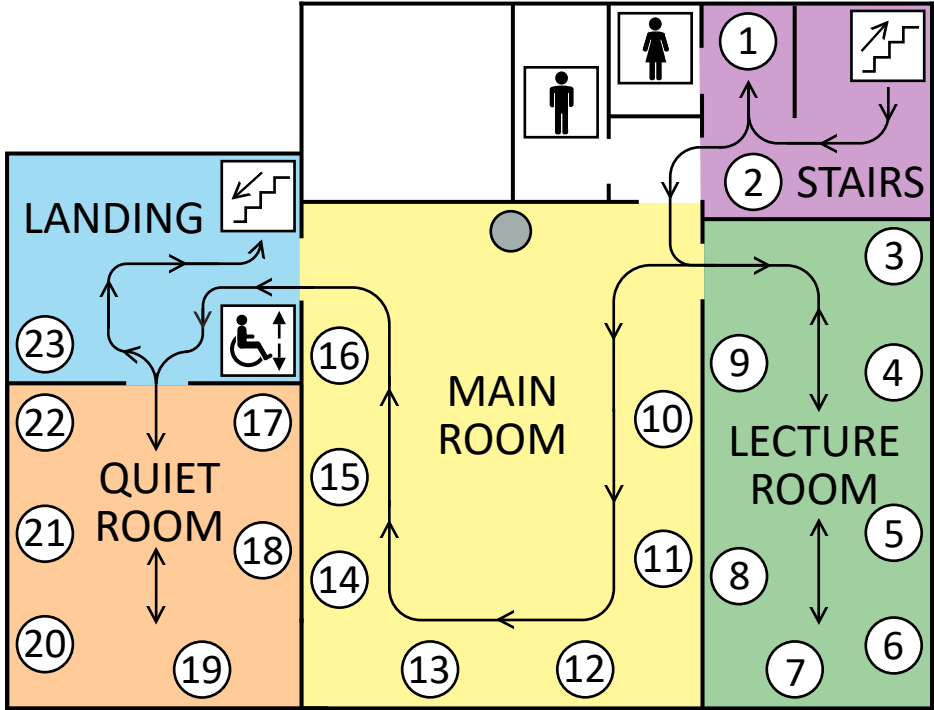

ISLE OF MAN FLOWER FESTIVAL 2022

'The Spirit of Mann' *Spyrryd Vannin*

UPPER FLOOR

Stairs

1. Abbey Church, Ballasalla
2. Let's Talk Books

Lecture Room

3. Kirk Christ Rushen
4. St Paul's Church, Ramsey
5. Parish Church of Christ Church Dhoon
6. Sandygate Methodist Chapel
7. Foxdale Heritage
8. Parish of Marown, Foxdale & Baldwin
9. St Mark's Church